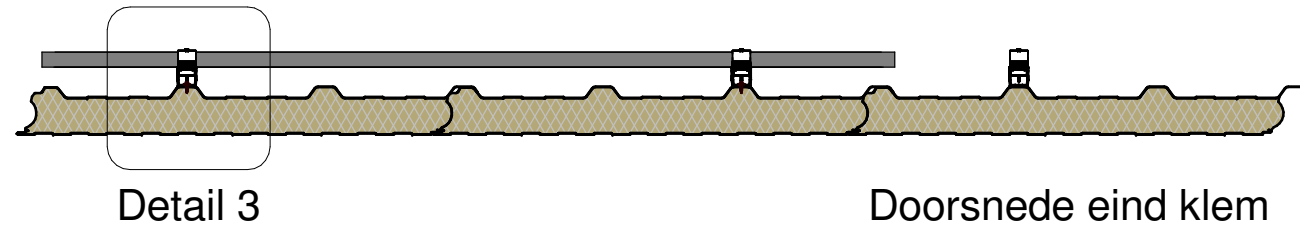

Landscape gemonteerd

Dwarsdetails

Product: ValkPitched Trapezoidal / FALK 1100 TR3+

Get.: DV | As indicated | Datum: 28-10-2024 | Tek.: 1.2.2.45.06

A3