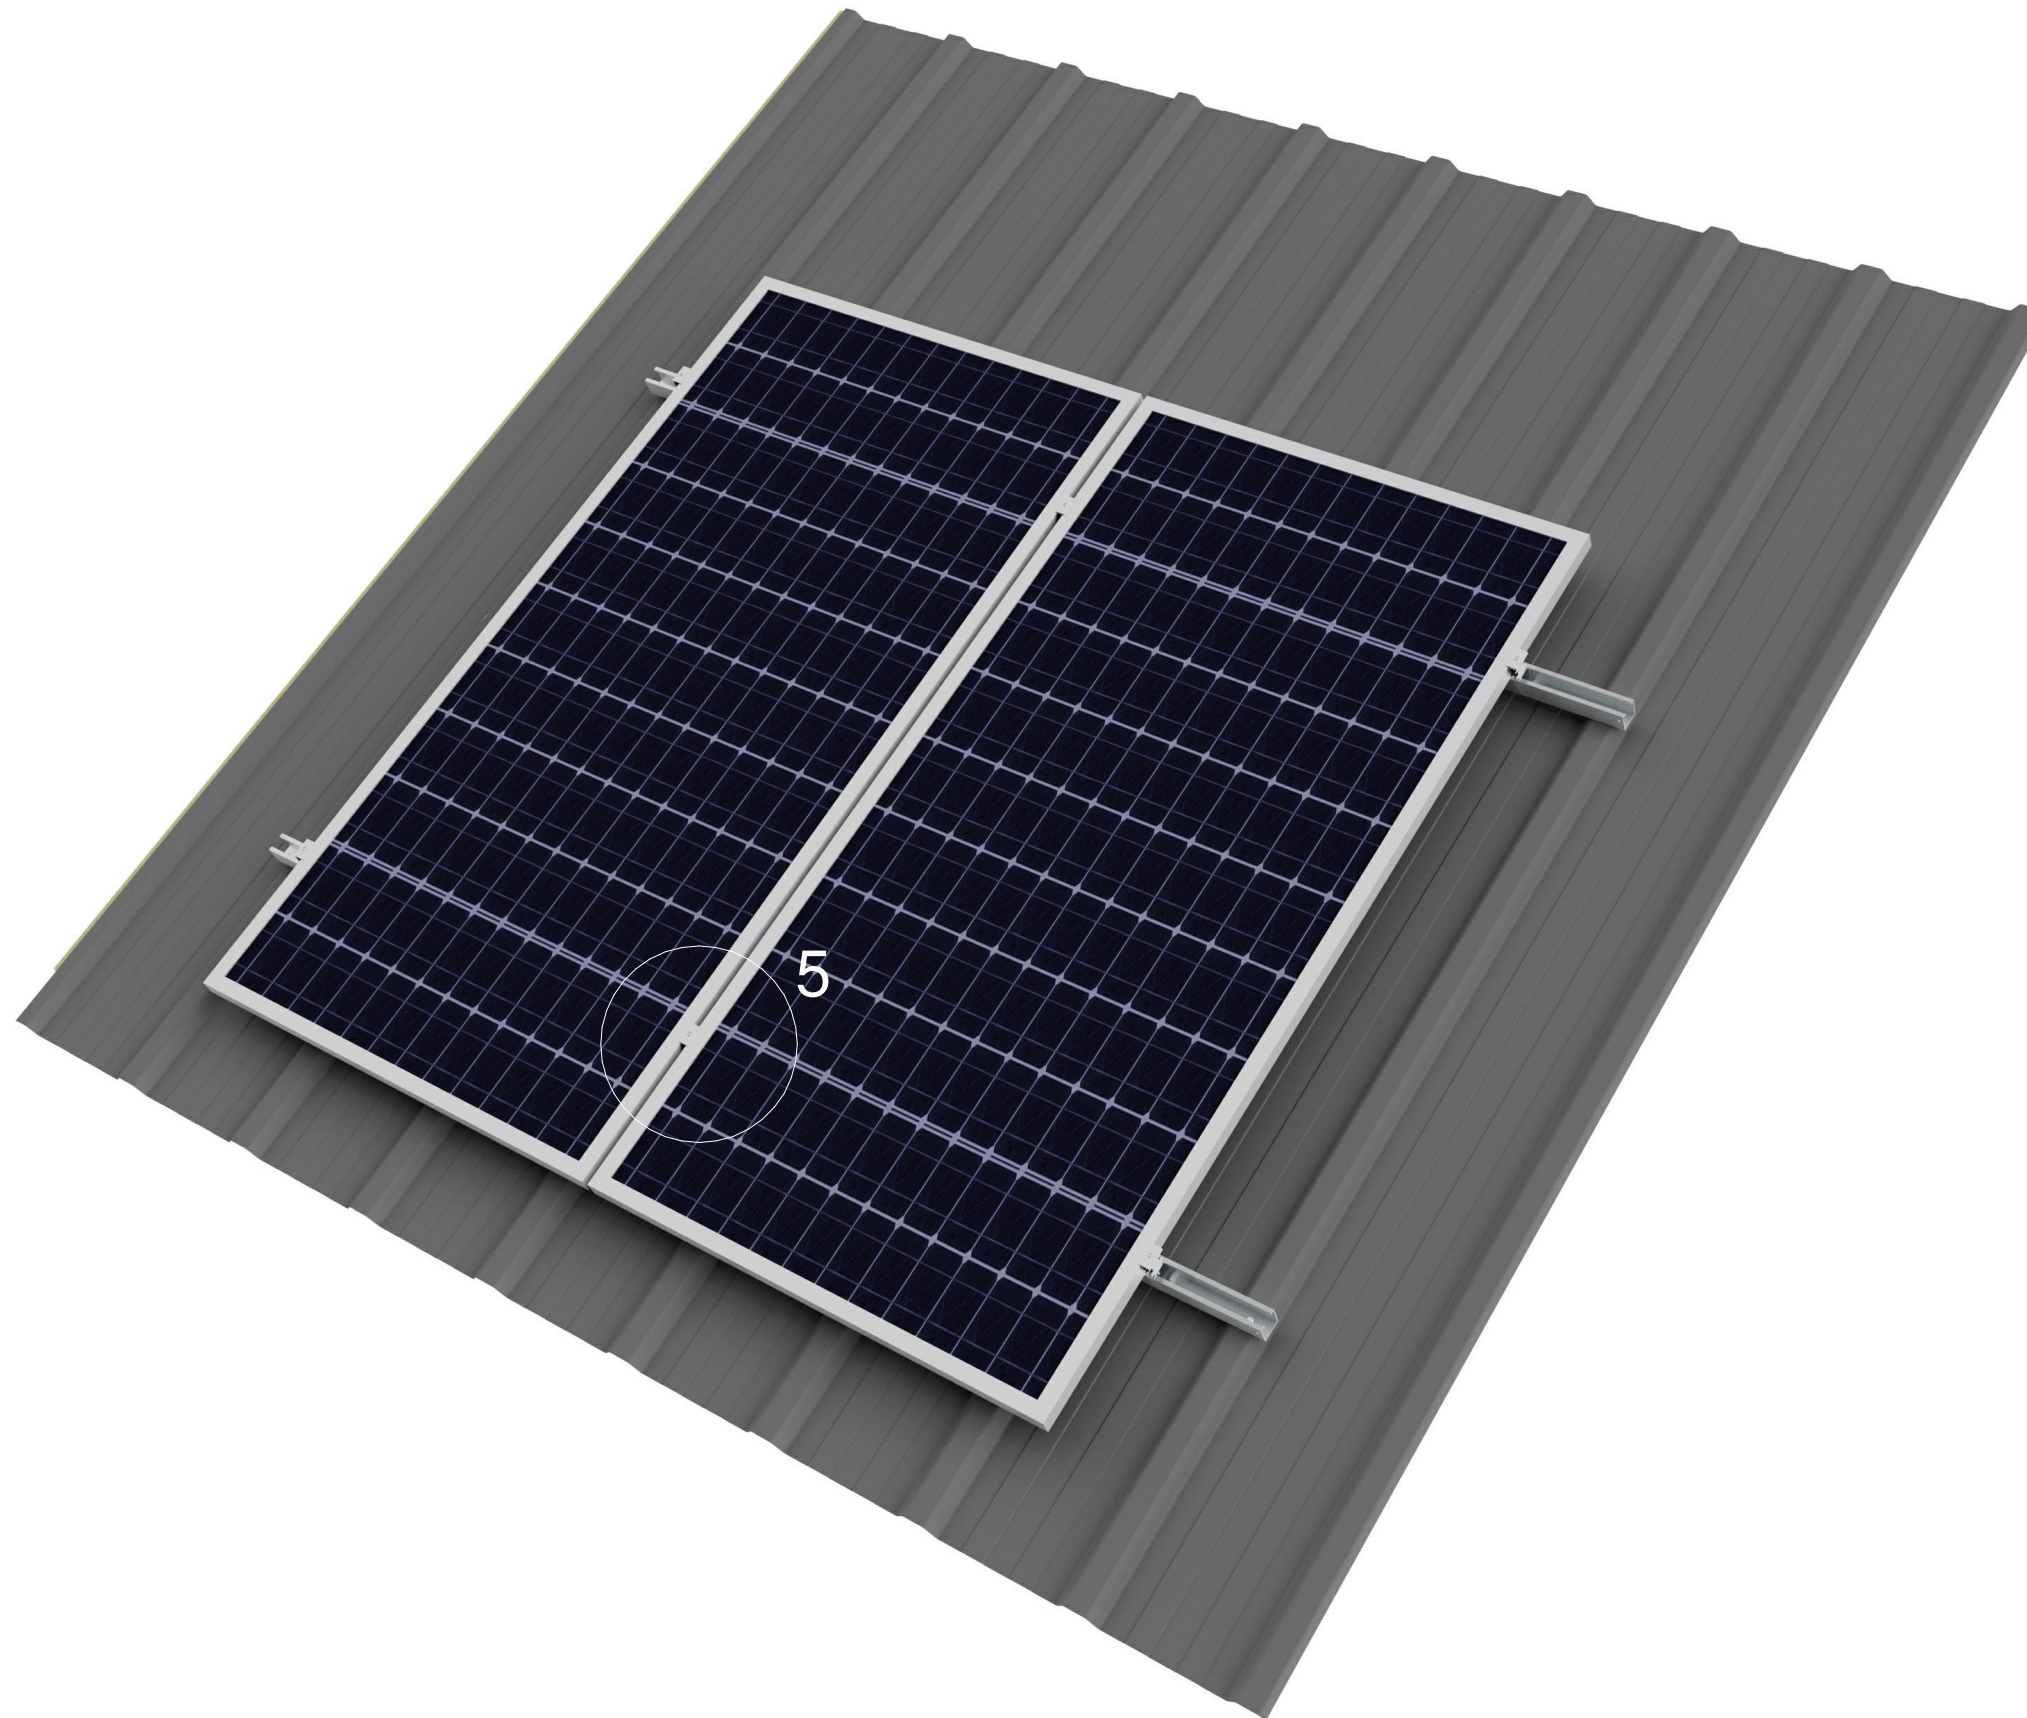

# Landscape gemonteerd

Dwarsdetails

Product: ValkPitched Trapezoidal / FALK 1100 TR3+

Get.: DV | As indicated | Datum: 28-10-2024 | Tek.: 1.2.2.45.06

A3

# Portrait gemonteerd

Portrait overzicht

Product: ValkPitched Trapezoidal / FALK 1100 TR3+

Get.:DV

Datum: 28-10-2024

Tek.: 1.2.2.45.07

A3