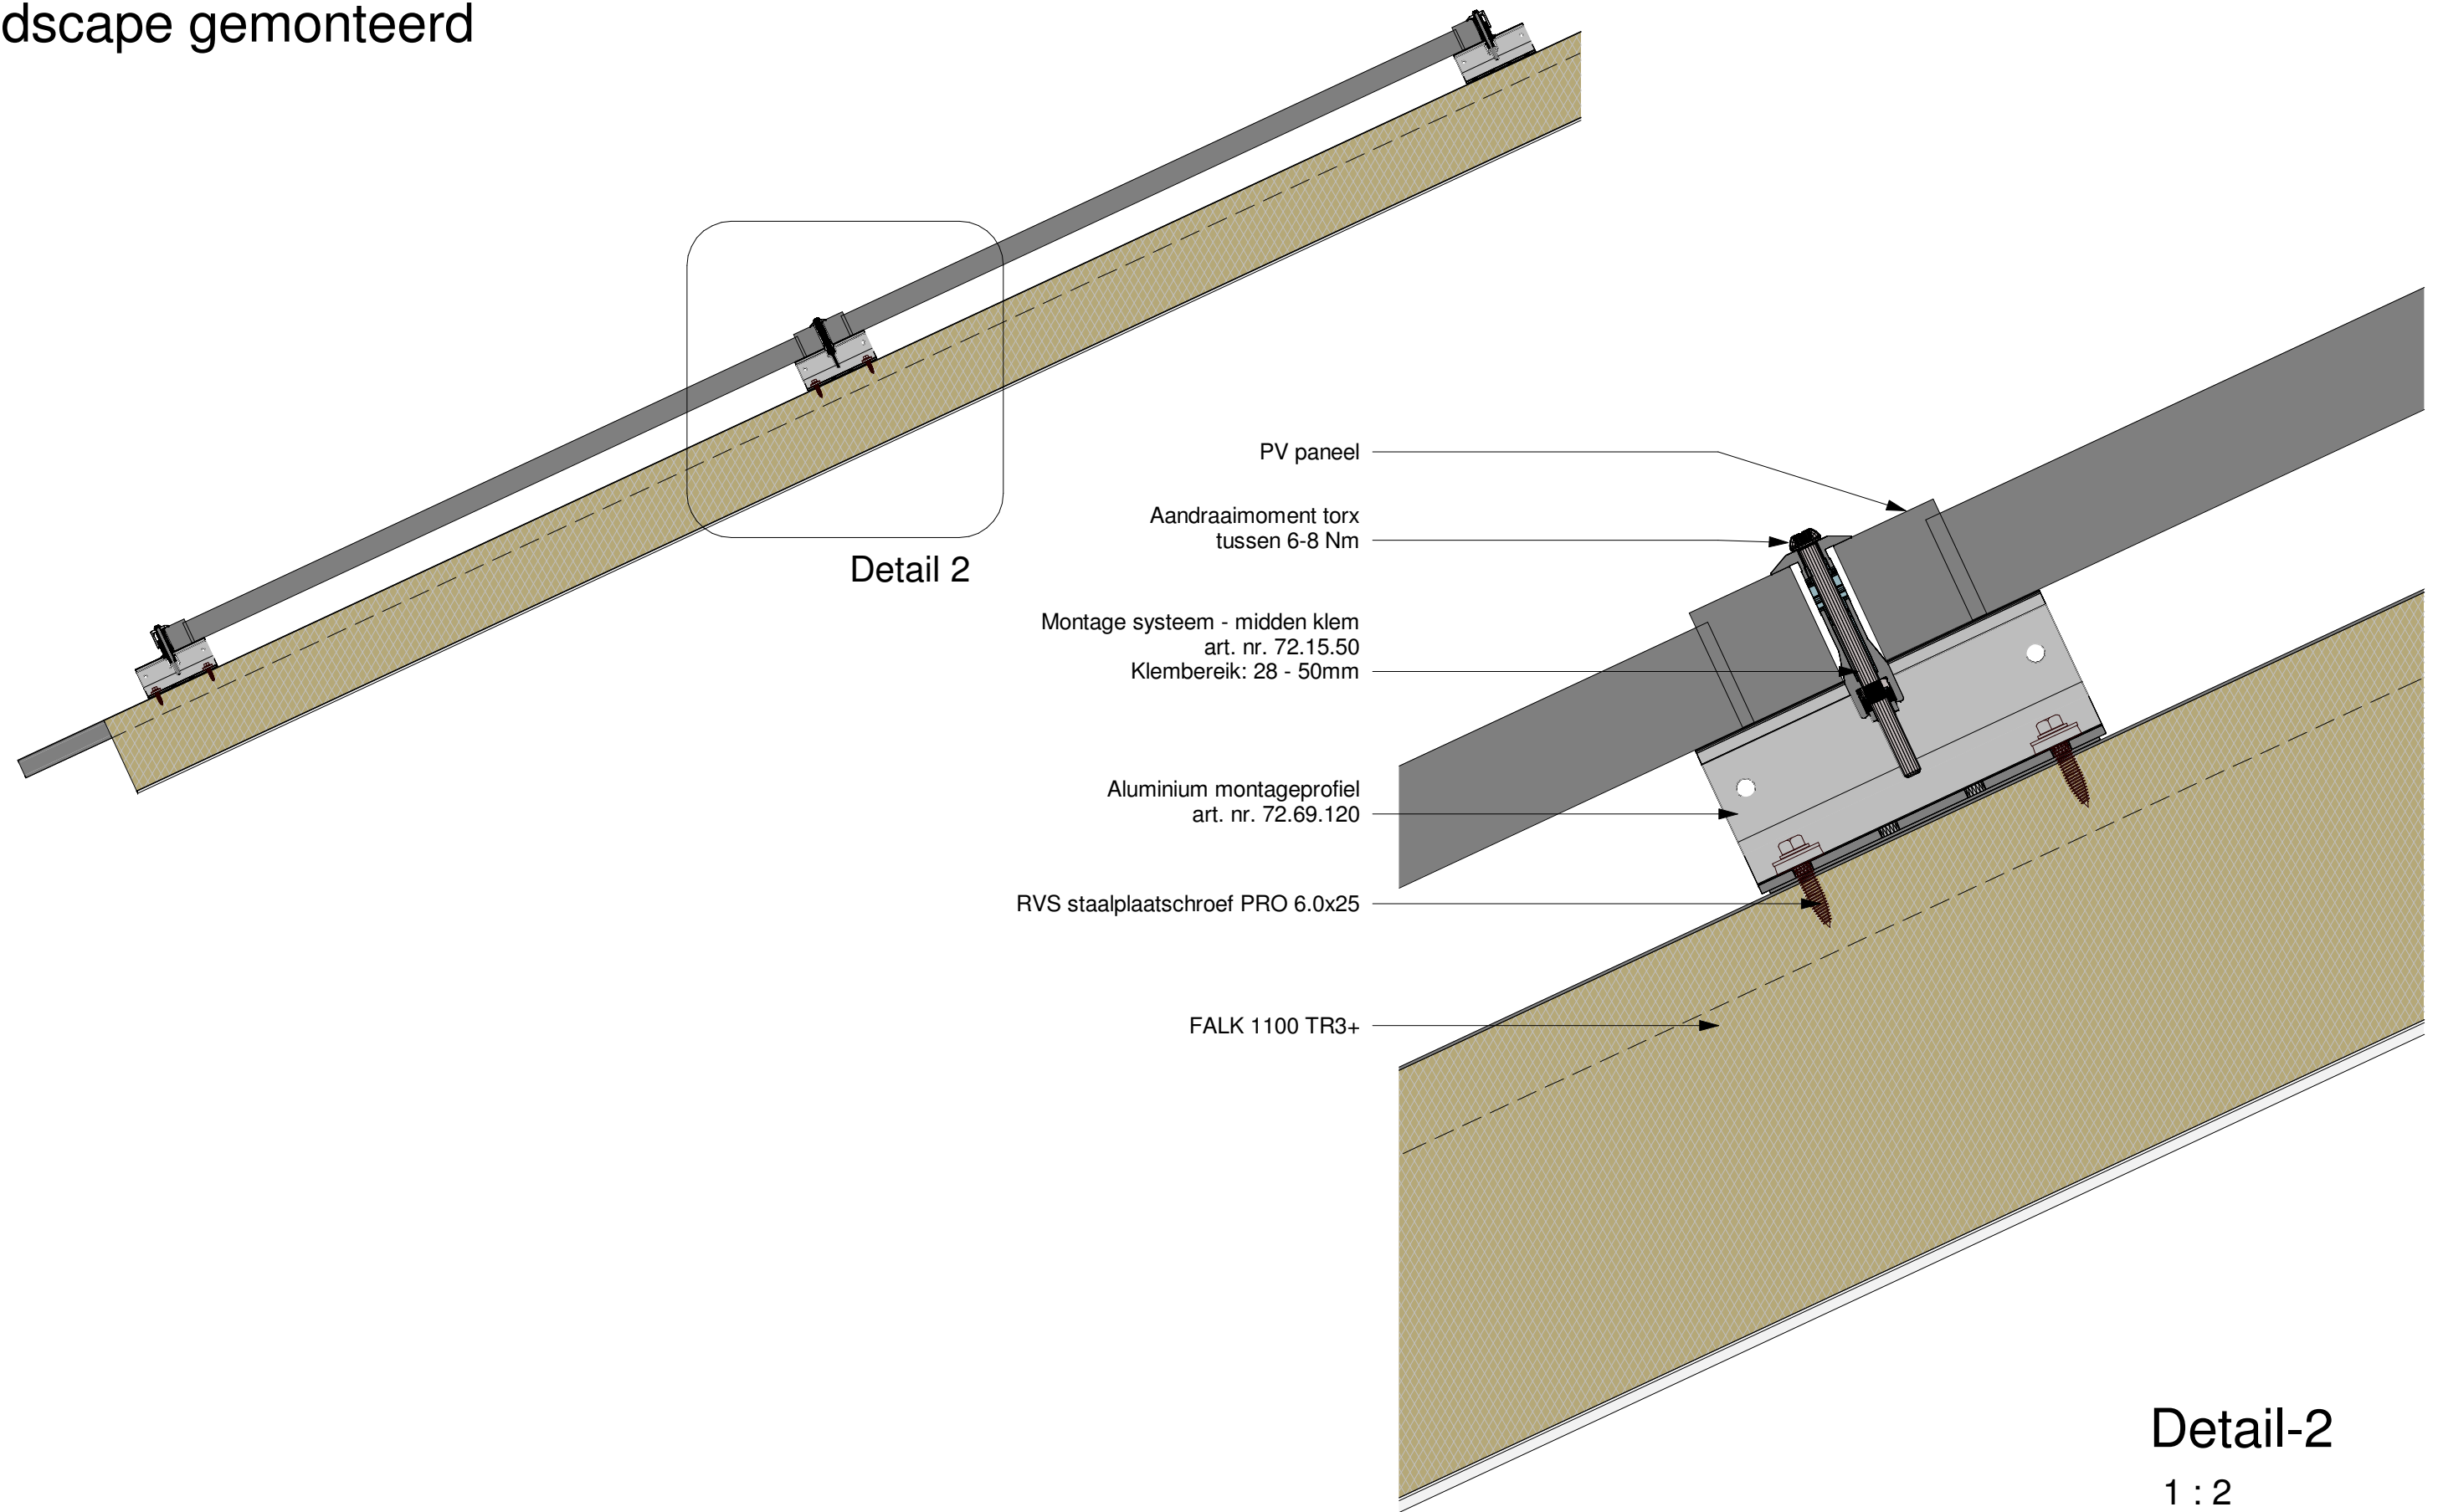

Landscape gemonteerd

Detail 2

PV paneel

Aandraaimoment torx
tussen 6-8 Nm

Montage systeem - midden klem
art. nr. 72.15.50
Klembereik: 28 - 50mm

Aluminium montageprofiel
art. nr. 72.69.120

RVS staalplaatschroef PRO 6.0x25

FALK 1100 TR3+

Detail-2

1 : 2

Detail midden bracket

Product: ValkPitched Trapezoidal / FALK 1100 TR3+

Get.:DV

As indicated

Datum: 28-10-2024

Tek.: 1.2.2.45.05

A3