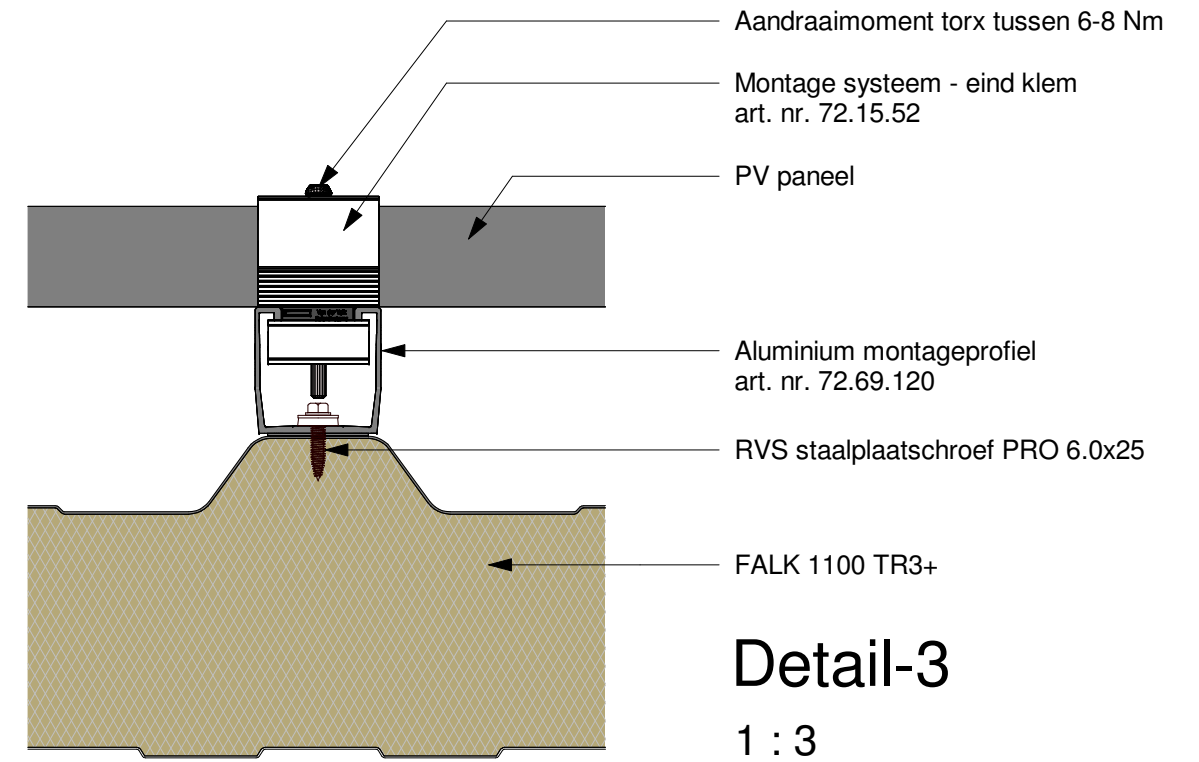

Landscape gemonteerd

Dwarsdetails

Product: ValkPitched Trapezoidal / FALK 1100 TR3+

Get.: DV | As indicated | Datum: 28-10-2024 | Tek.: 1.2.2.45.06

A3