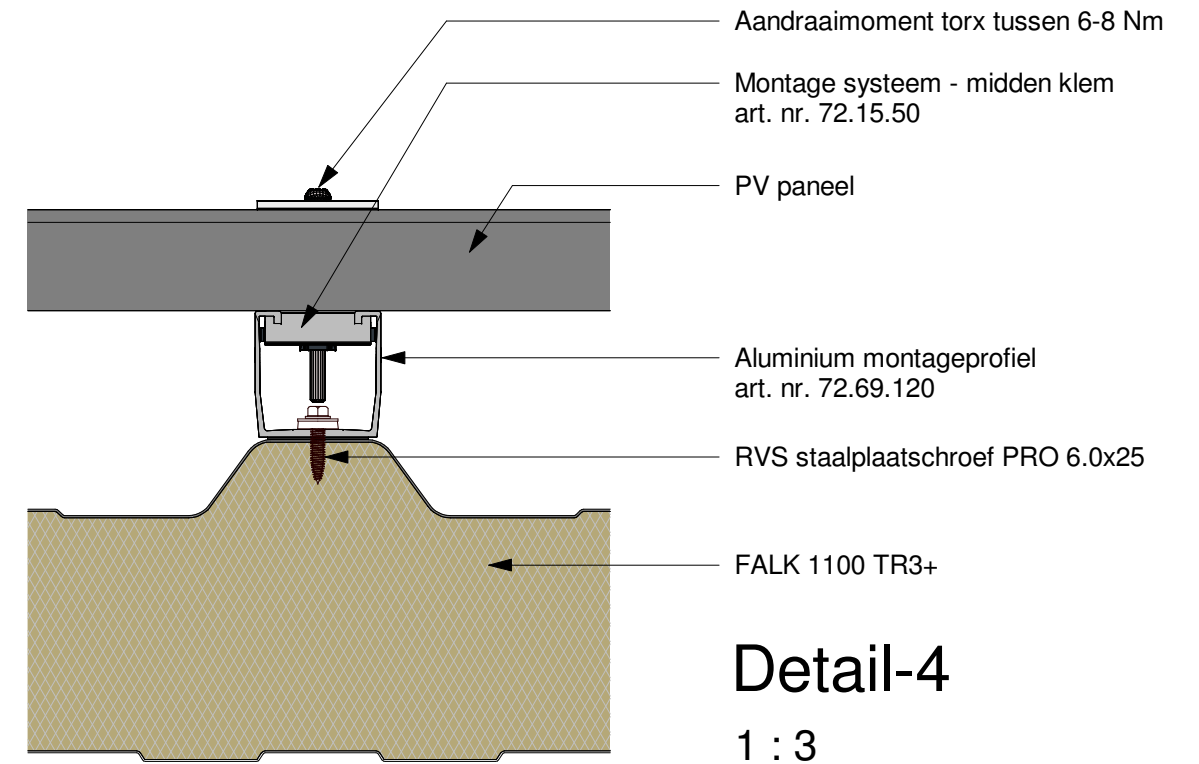

Landscape gemonteerd

Dwarsdetails

Product: ValkPitched Trapezoidal / FALK 1100 TR3+

Get.: DV | As indicated | Datum: 28-10-2024 | Tek.: 1.2.2.45.06

A3