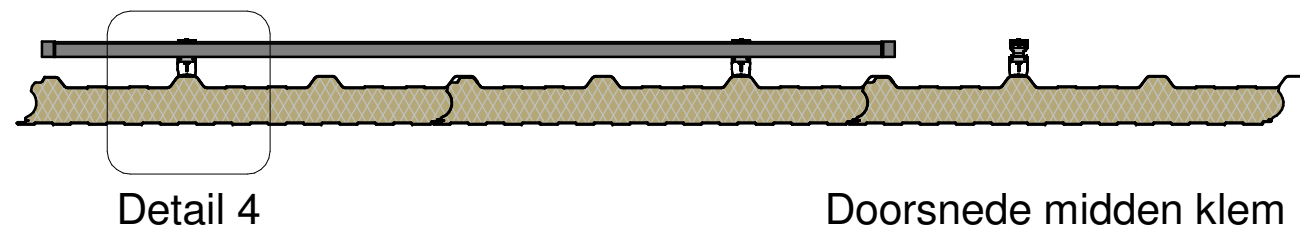

Landscape gemonteerd

Dwarsdetails

Product: ValkPitched Trapezoidal / FALK 1100 TR3+

Get.: DV | As indicated | Datum: 28-10-2024 | Tek.: 1.2.2.45.06

A3